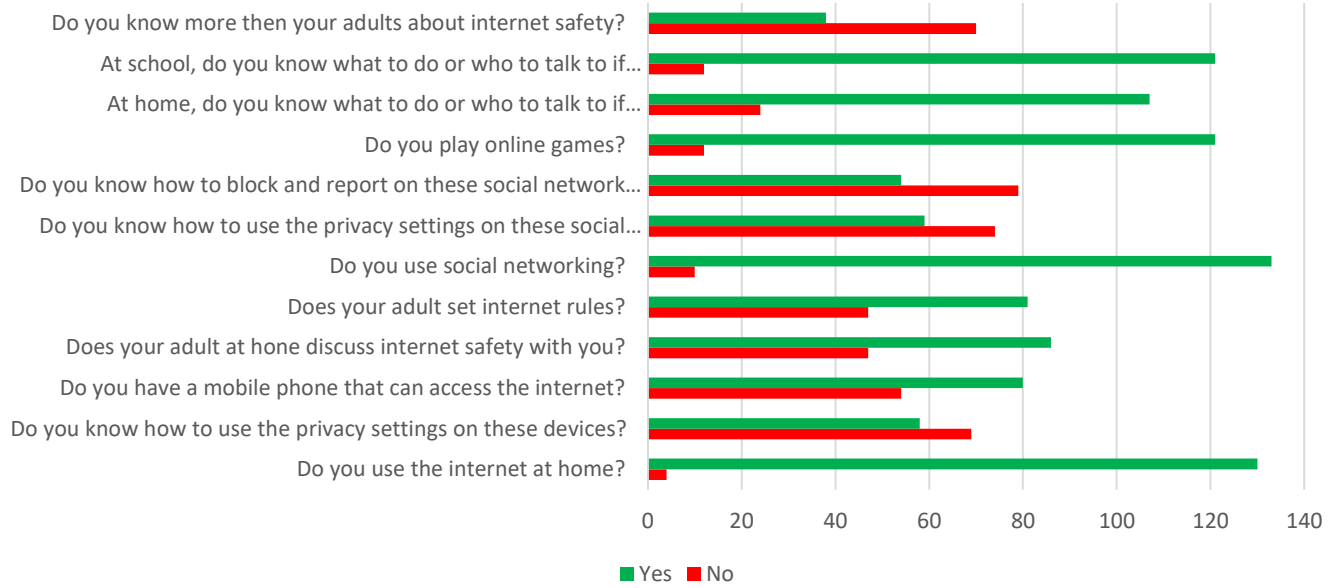

Online Safety Pupil Survey

Hours	0	1	2	3	4	More
During the week, how many hours each day do you spend online?	12 pupils	24 pupils	23 pupils	14 pupils	14 pupils	42 pupils
During the weekend, how many hours each day do you spend online?	10 pupils	15 pupils	10 pupils	15 pupils	11 pupils	69 pupils